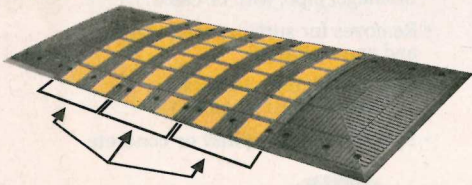

Speed Humps Safely Slow Down Speeders

- Three times wider than regular bumps
- High-impact, high-traction rubber
- Embedded, night-reflective tape ensures maximum visibility
- Customize to desired width
- Tongue-in-groove system allows for quick, easy installation and removal
- Installs on asphalt and concrete (hardware included)

Customize
Speed Humps
to Any
Width!

Add interlocking pieces to create perfect length for your parking area

Shown with (3) interlocking speed humps and (2) end caps for a total length of 8'1½"

Speed Hump

Weight: 44 lbs
Height: 2"
Length: 19½"
Width: 35½"

Plastic Bollard Posts Provide Safety Barriers

- Reinforced, recycled plastic provides strength of impact-resistant 40 schedule pipe
- Bright, safety-yellow easily visible day or night
- Quick surface-mount installation (hardware included)
- Guaranteed not to rust or need painting
- 31" x 5½", 38 lbs

Custom Media Bollard Covers		FREE SHIPPING	
HPB-MB1		\$189	

Rumble Strips Tell Drivers to Slow Down

- Withstands high volume and heavy traffic
- 4" x 24" shatter-proof fiberglass rumble strips
- Highly visible in adverse weather conditions
- Easy to install on concrete or asphalt with epoxy (sold separately)
- One quart of epoxy fastens 15 rumble strips