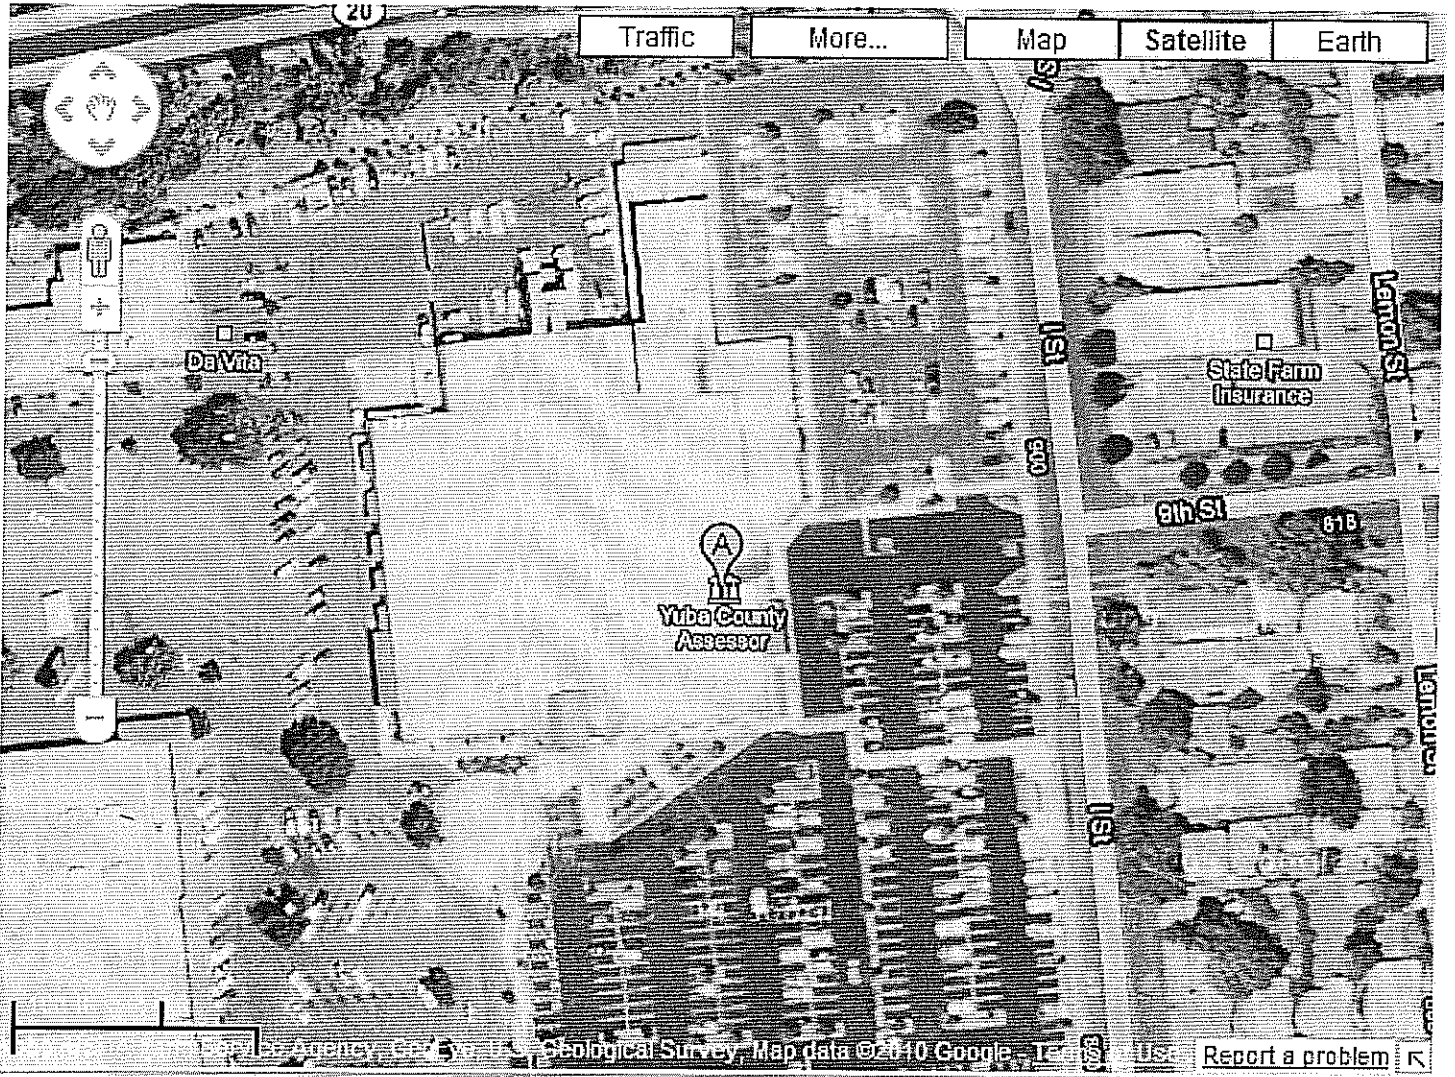

GOVERNMENT CENTER

915 8th Street
Marysville, CA

Clock is located in the southern area of the parking lot.
Brand: Irritrol

NORTH ANNEX

935 14th Street
Marysville, CA

Clock is located to the right of the back entrance
Brand: Rainbird

COURTHOUSE

215 5th Street
Marysville, CA

Clocks are located in the basement of the facility. Arrangements will need to be made with County staff to enter this location.

Brand: Rainbird (3)

LIBRARY

303 2nd Street
Marysville, CA

Clock is located to the left of the front doors in the landscaping
Brand: Rainbird

PACKARD AVENUE

5730 Packard Avenue

Marysville, CA

Clocks are located at the back of the building on the north side of the generator enclosure