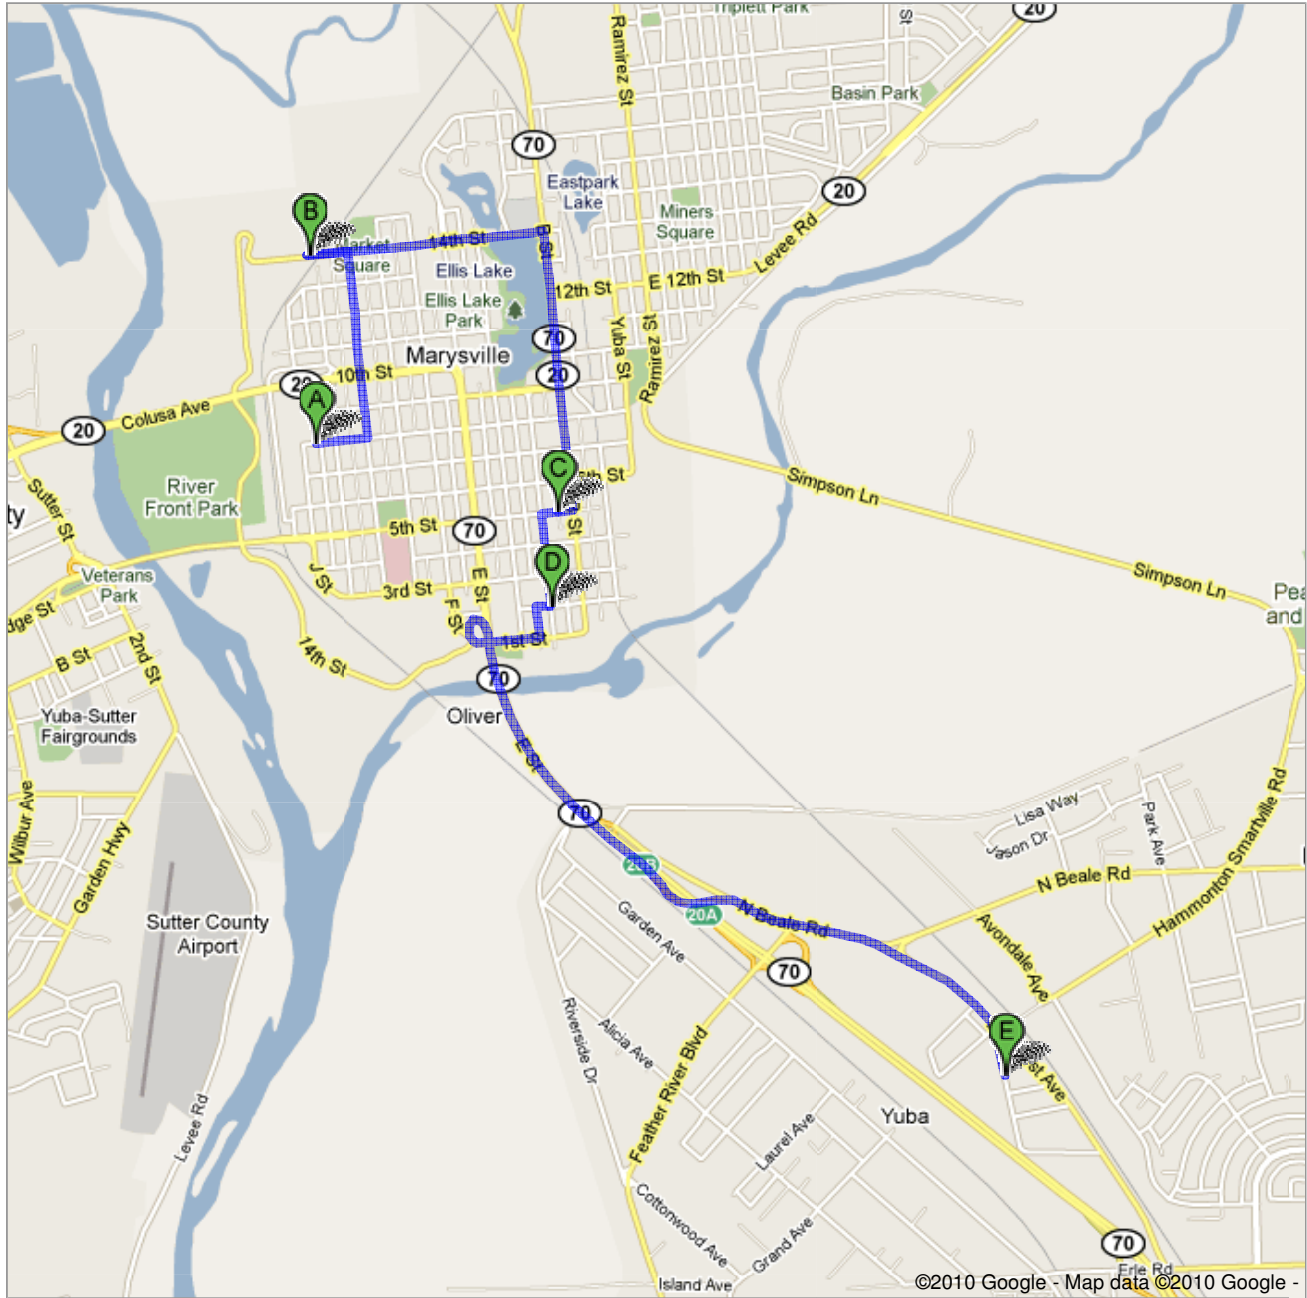

Directions to 5730 Packard Ave, Marysville, CA 95901
4.5 mi – about 14 mins

Save trees. Go green!
Download Google Maps on your phone at google.com/gmm

 915 8th St, Marysville, CA 95901

- | | | |
|---|--|---------------------------|
| | 1. Head east on 8th St toward Pine St | go 0.1 mi
total 0.1 mi |
|  | 2. Take the 3rd left onto H St
About 3 mins | go 0.5 mi
total 0.6 mi |
|  | 3. Turn left at 14th St
Destination will be on the right
About 1 min | go 0.1 mi
total 0.7 mi |
| Total: 0.7 mi – about 4 mins | | |

 935 14th St, Marysville, CA 95901 total 0.0 mi

- | | | |
|---|---|---------------------------|
| | 4. Head east on 14th St toward Lemon St
About 1 min | go 0.6 mi
total 0.6 mi |
|  | 5. Turn right at B St
About 3 mins | go 0.7 mi
total 1.3 mi |
|  | 6. Turn right at 5th St
Destination will be on the right | go 213 ft
total 1.3 mi |
| Total: 1.3 mi – about 4 mins | | |

 215 5th St, Marysville, CA 95901 total 0.0 mi

- | | | |
|---|---|---------------------------|
| | 7. Head west on 5th St toward C St | go 213 ft
total 213 ft |
|  | 8. Take the 1st left onto C St
About 1 min | go 0.2 mi
total 0.3 mi |
|  | 9. Take the 3rd right onto 2nd St
Destination will be on the right | go 30 ft
total 0.3 mi |
| Total: 0.3 mi – about 1 min | | |

 303 2nd St, Marysville, CA 95901 total 0.0 mi

- | | | |
|---|--|---------------------------|
| | 10. Head west on 2nd St toward Oak St | go 167 ft
total 167 ft |
|  | 11. Take the 1st left onto Oak St | go 413 ft
total 0.1 mi |
|  | 12. Take the 1st right onto 1st St
About 1 min | go 0.2 mi
total 0.3 mi |
|  | 13. Merge onto CA-70 S/E St via the ramp to Sacramento
About 1 min | go 0.8 mi
total 1.1 mi |
|  | 14. Take exit 20B for N Beale Rd | go 0.2 mi
total 1.3 mi |
|  | 15. Keep right at the fork, follow signs for Beale A.F.B./Yuba College and merge onto N Beale Rd
About 1 min | go 0.4 mi
total 1.7 mi |
| | 16. Continue onto Lindhurst Ave
About 1 min | go 0.4 mi
total 2.1 mi |