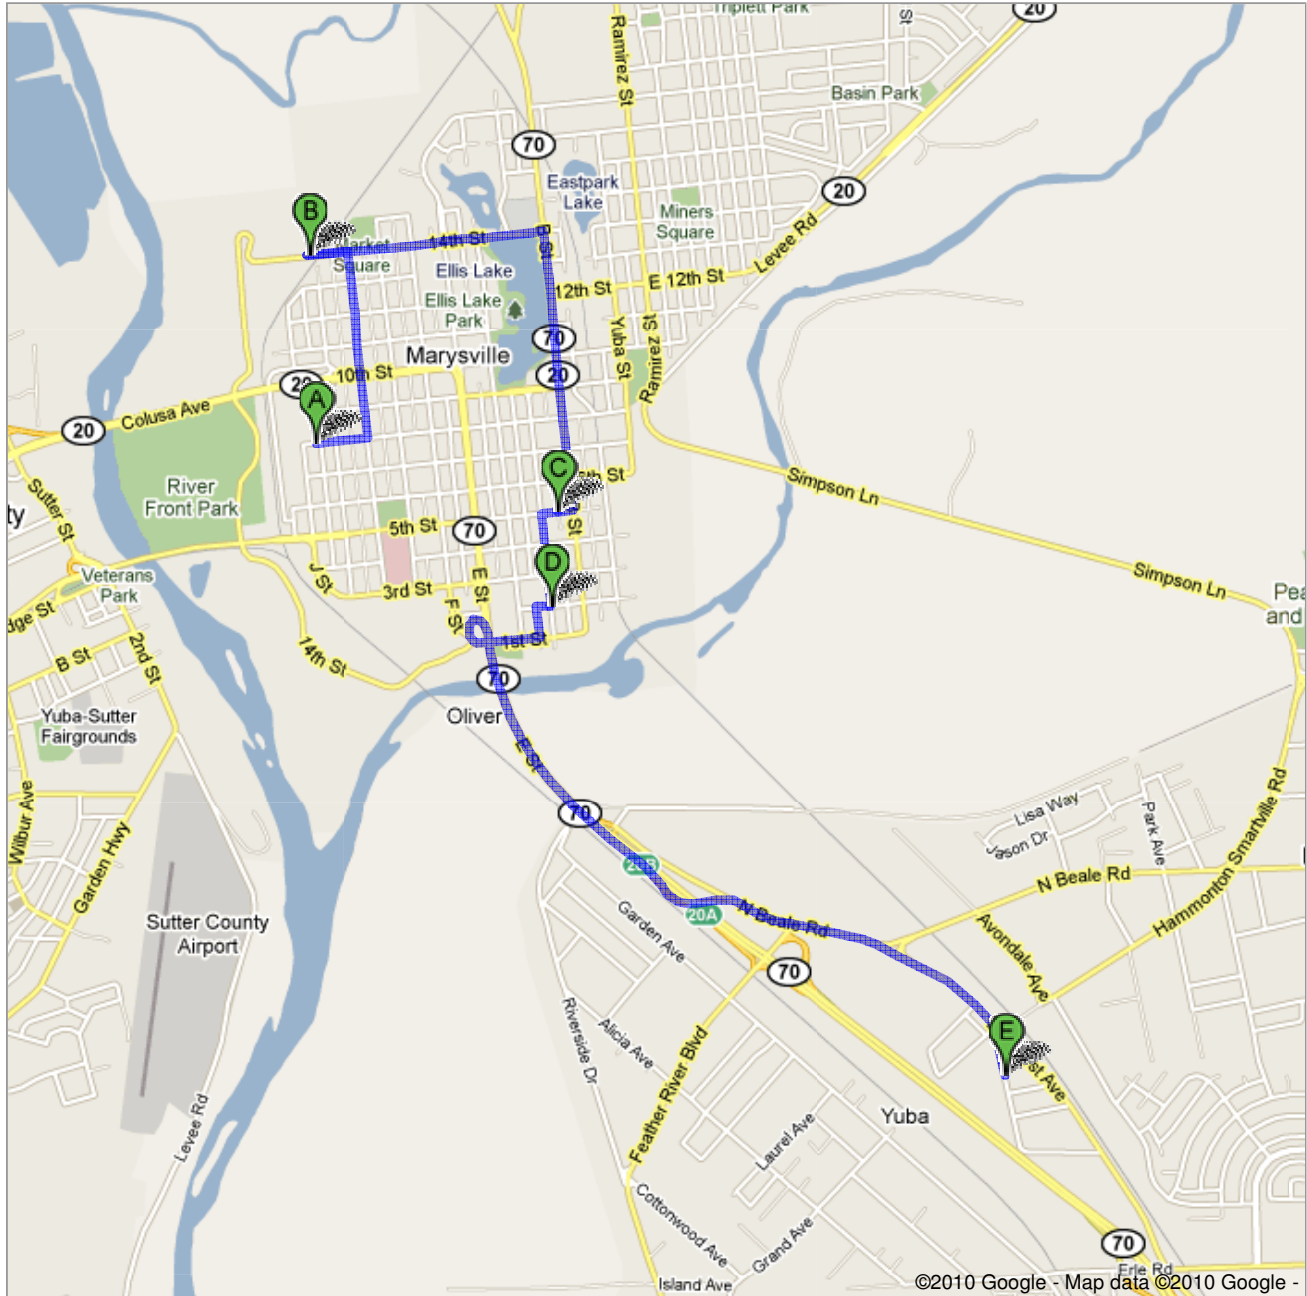

Directions to 5730 Packard Ave, Marysville, CA 95901
4.5 mi – about 14 mins

Save trees. Go green!
Download Google Maps on your phone at google.com/gmm

 915 8th St, Marysville, CA 95901

- | | | |
|---|--|---------------------------|
| | 1. Head east on 8th St toward Pine St | go 0.1 mi
total 0.1 mi |
|  | 2. Take the 3rd left onto H St
About 3 mins | go 0.5 mi
total 0.6 mi |
|  | 3. Turn left at 14th St
Destination will be on the right
About 1 min | go 0.1 mi
total 0.7 mi |
| Total: 0.7 mi – about 4 mins | | |

 935 14th St, Marysville, CA 95901 total 0.0 mi

- | | | |
|---|---|---------------------------|
| | 4. Head east on 14th St toward Lemon St
About 1 min | go 0.6 mi
total 0.6 mi |
|  | 5. Turn right at B St
About 3 mins | go 0.7 mi
total 1.3 mi |
|  | 6. Turn right at 5th St
Destination will be on the right | go 213 ft
total 1.3 mi |
| Total: 1.3 mi – about 4 mins | | |

 215 5th St, Marysville, CA 95901 total 0.0 mi

- | | | |
|---|---|---------------------------|
| | 7. Head west on 5th St toward C St | go 213 ft
total 213 ft |
|  | 8. Take the 1st left onto C St
About 1 min | go 0.2 mi
total 0.3 mi |
|  | 9. Take the 3rd right onto 2nd St
Destination will be on the right | go 30 ft
total 0.3 mi |
| Total: 0.3 mi – about 1 min | | |

 303 2nd St, Marysville, CA 95901 total 0.0 mi

- | | | |
|---|--|---------------------------|
| | 10. Head west on 2nd St toward Oak St | go 167 ft
total 167 ft |
|  | 11. Take the 1st left onto Oak St | go 413 ft
total 0.1 mi |
|  | 12. Take the 1st right onto 1st St
About 1 min | go 0.2 mi
total 0.3 mi |
|  | 13. Merge onto CA-70 S/E St via the ramp to Sacramento
About 1 min | go 0.8 mi
total 1.1 mi |
|  | 14. Take exit 20B for N Beale Rd | go 0.2 mi
total 1.3 mi |
|  | 15. Keep right at the fork, follow signs for Beale A.F.B./Yuba College and merge onto N Beale Rd
About 1 min | go 0.4 mi
total 1.7 mi |
|  | 16. Continue onto Lindhurst Ave
About 1 min | go 0.4 mi
total 2.1 mi |
|  | | |